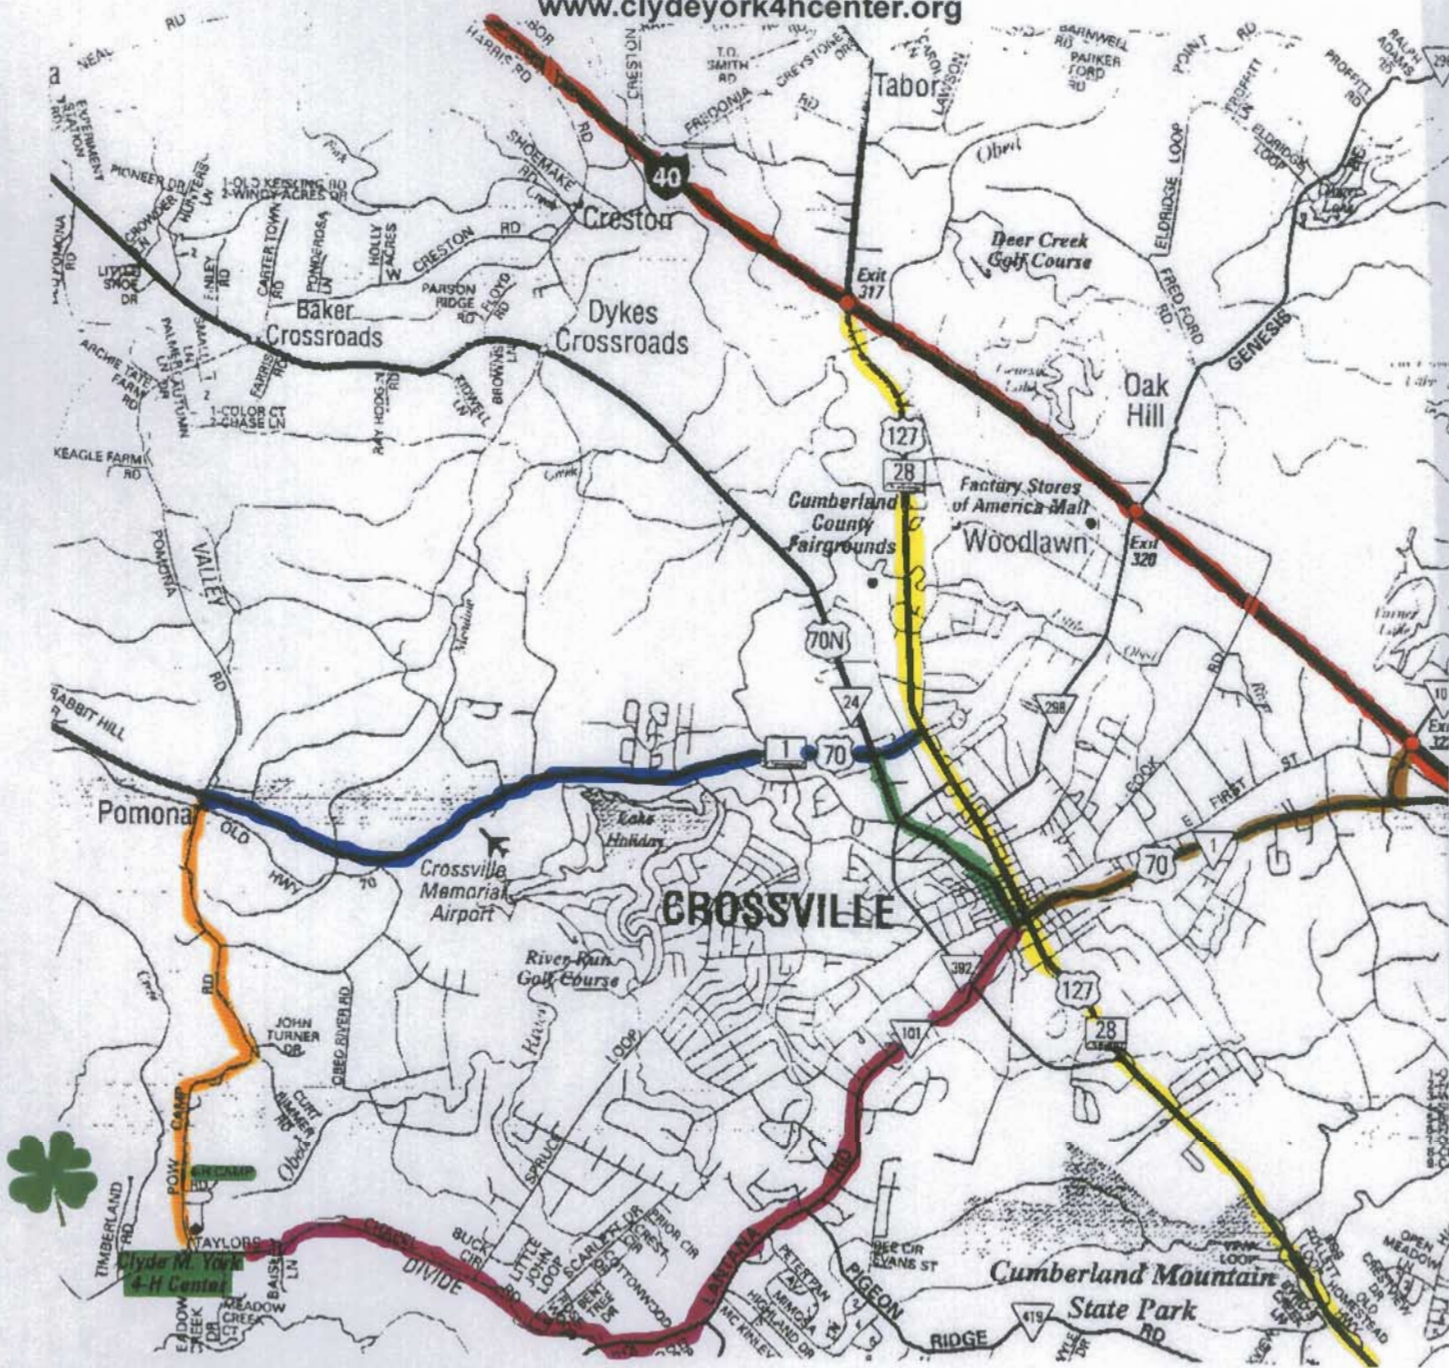

Clyde M. York 4-H Center
62 4-H Center Drive
Crossville, TN 38572
Mr. Scottie Fillers, Center Manager
Phone: 931-788-2288
www.clydeyork4hcenter.org

Directions to Clyde M. York 4-H Center:

1. Exit I-40 at Exit 317 and take 127 S to the 5th traffic light
 (Landmark: Walgreen's on right)
2. Turn RIGHT at light - go straight under next 3 traffic lights
 You are now on Hwy 70 toward Sparta
 Go approximately 4 miles to POW Camp Rd (on the left)
 (Landmark: University of Tennessee sign on left)
 (Landmark: Pomona Grocery on right)
3. Turn on to POW Camp Road - go approximately 2.3 miles
 (Camp is on left)